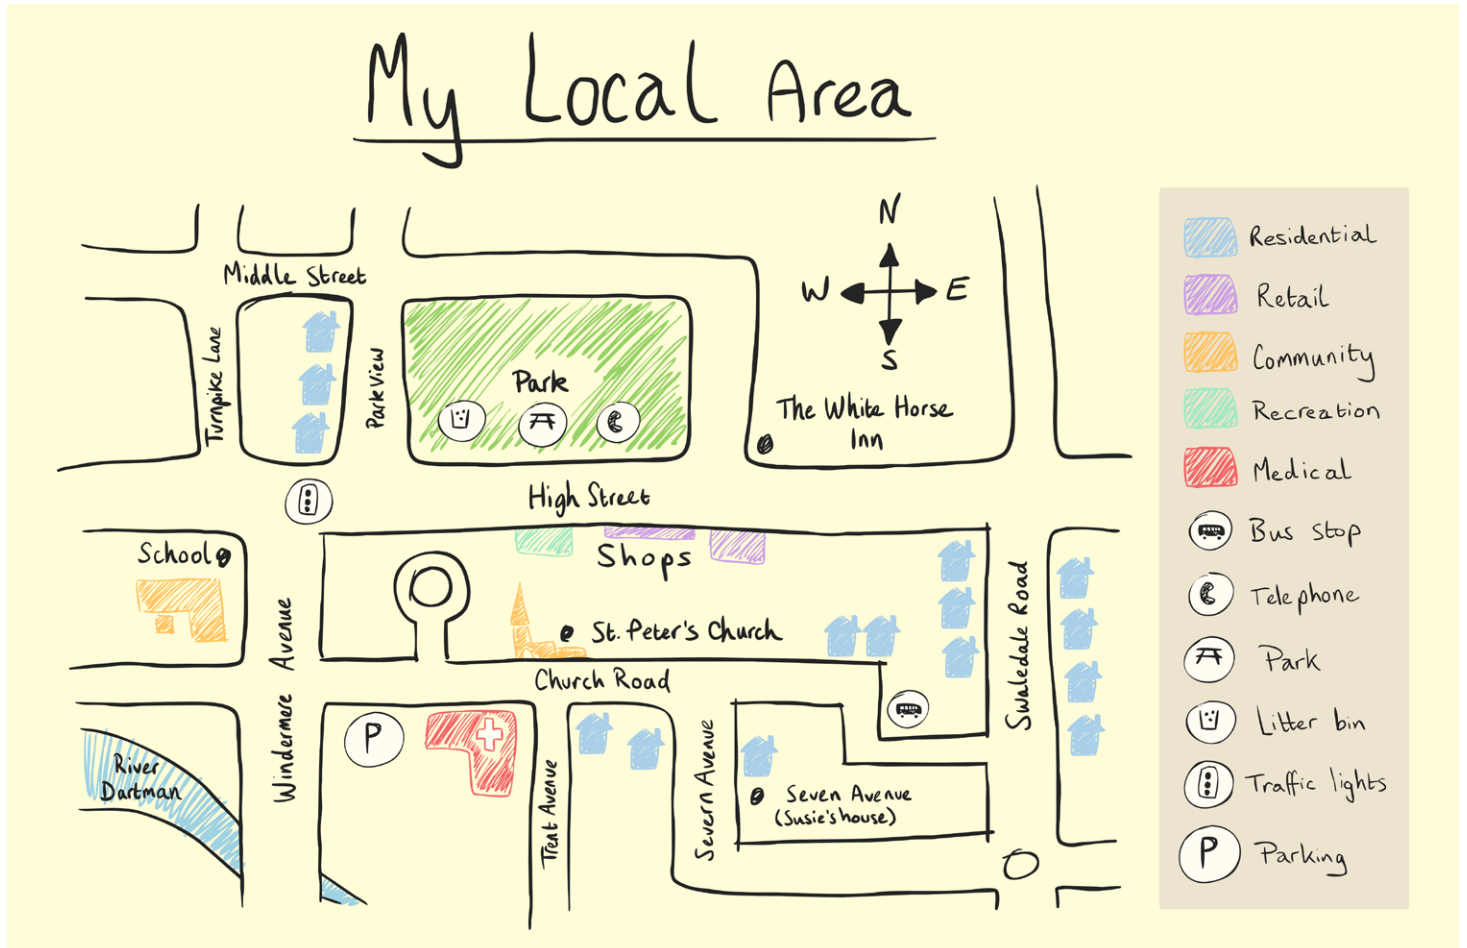

Sketch Map Checklist

Use the checklist to help you check you have used all the key features of a sketch map.

- A title
- A key
- Map symbols
- Colours to show different things
- Compass rose

I have used _____ features of a sketch map.